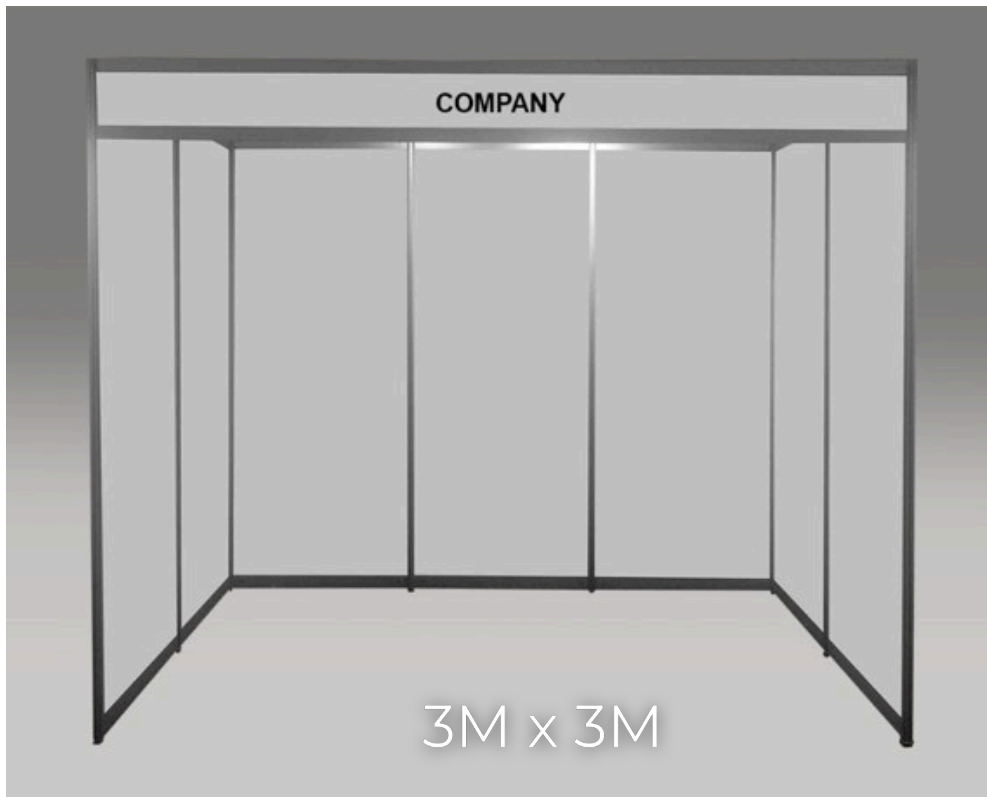

STANDARD BOOTH