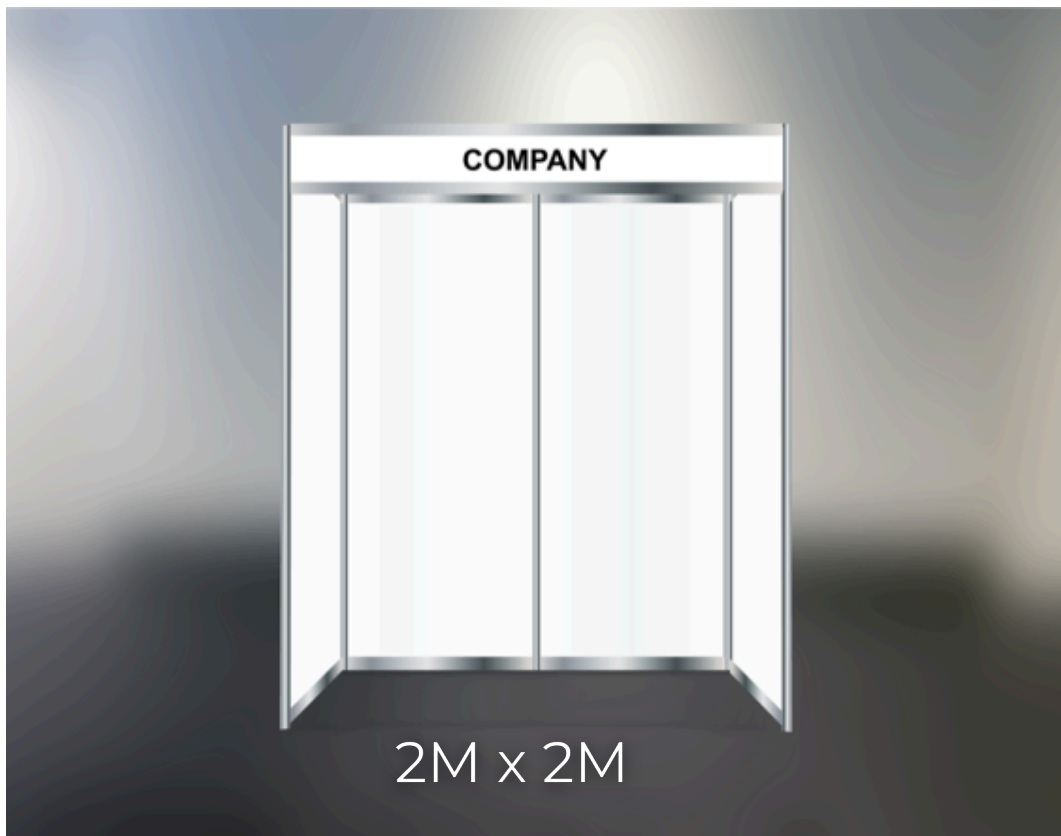

SMALL SPACE